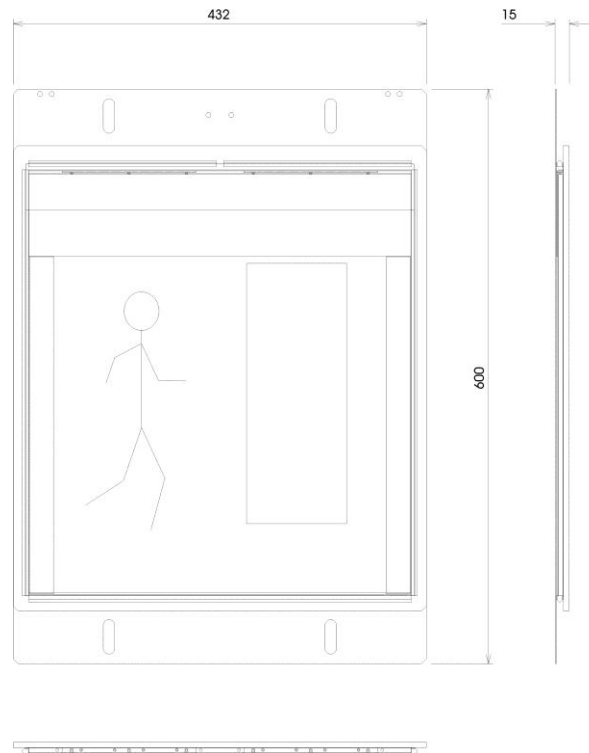

Technical document

VSIII-121.35

Varnostna svetilka – znak IZHOD V SILI (III-121) Emergency luminaire – Safety sign

Degree of protection:

IP67

Protection class III

Electrical parameters:

Voltage: **230V**

SIST EN 1838

Construction:

Housing: **AISI 316 L prašno barvano**

Glass: **Tempered glass, 6mm**

Mechanical Dimensions: **600mmx432mmx15mm**

Notes: All dimensions are in millimetres. Drawings not to scale.
Date: June 2009